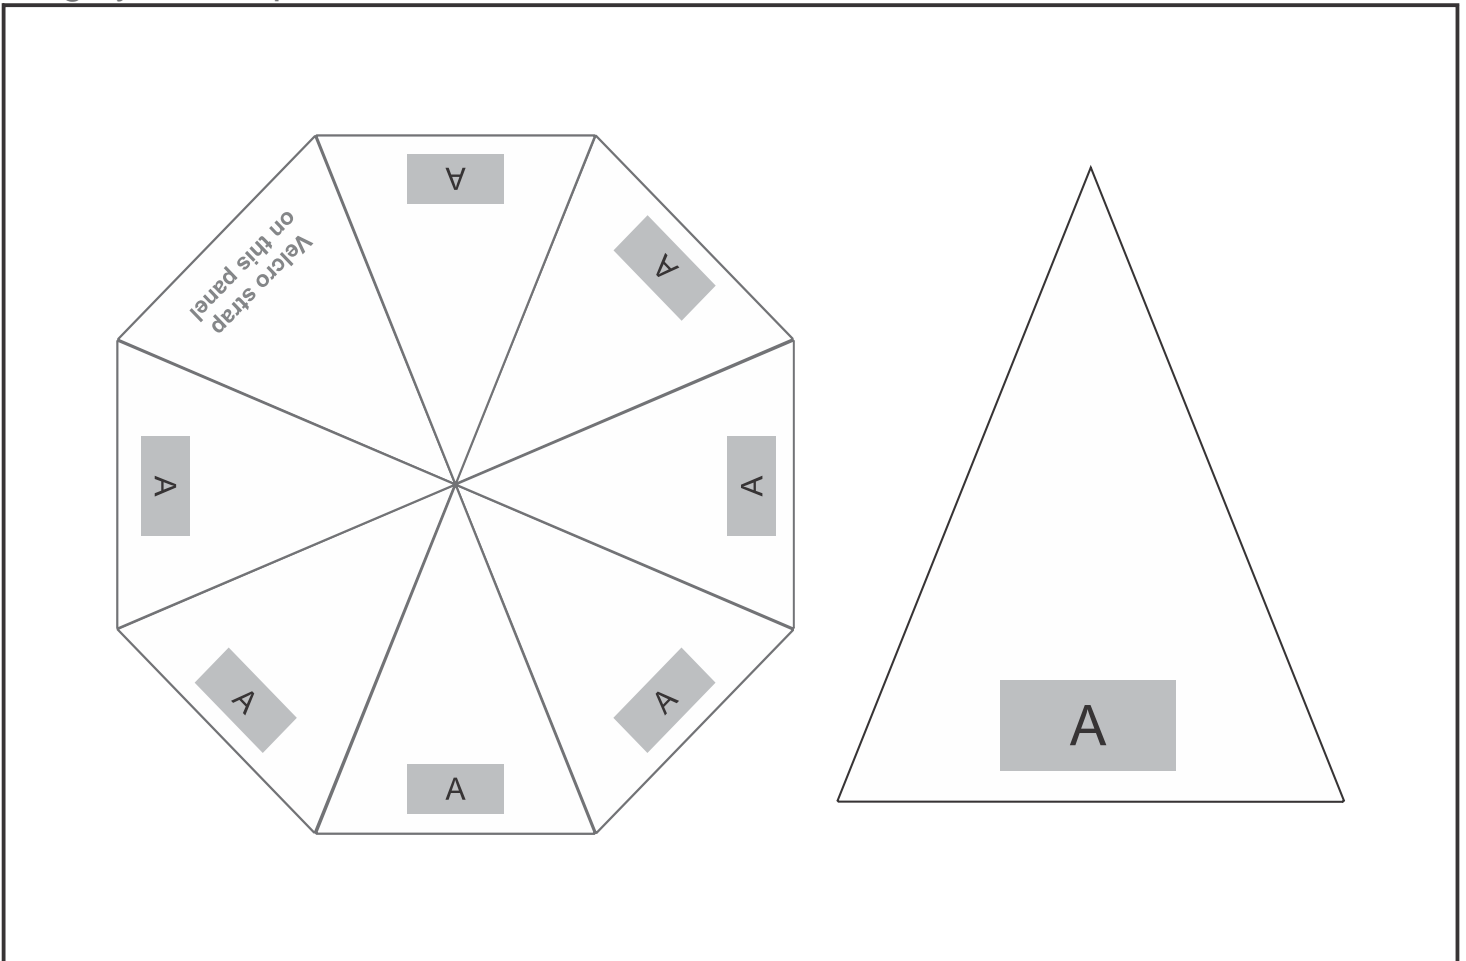

# UMB-7705

Wrigley Auto-Open Umbrella

## Need to know:

- Includes Full-Colour, 1-Position Digital Transfer (setup fee applies)
- Branding can be done on 7 panels

## Branding Options:

Position	Branding Method (Branding Code)	No. of Colours	Dimension
A	Digital Direct Transfer (DDT-D)	Full Colour	105mm wide x 74mm high
A	Digital Direct Transfer (DDT-A)	Full Colour	148mm wide x 90mm high
A	Digital Direct Transfer (DDT-B)	Full Colour	180mm wide x 90mm high